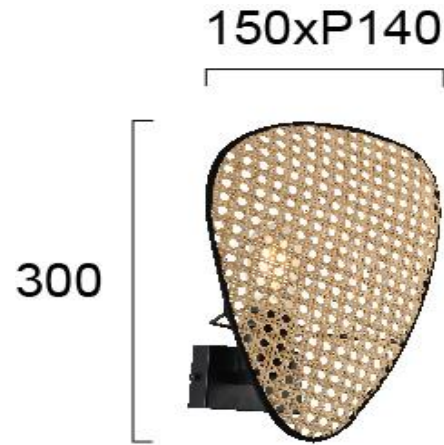

Product Datasheet

Code	4267900
Description	Wall Light Gheisa
Family	GHEISA
Type	WALL LIGTHS
Type of Lamp	E27
Watt	1 x MAX 40W
Volt	220-240 VAC
Hertz	50-60 Hz
Class	I
IP	IP20
Environment	Indoor
Color	NATURAL / BLACK
Material	RATTAN / ELECTROSTATIC PAINTED STEEL
Length	L:150
Height	H:300
Width	P:140